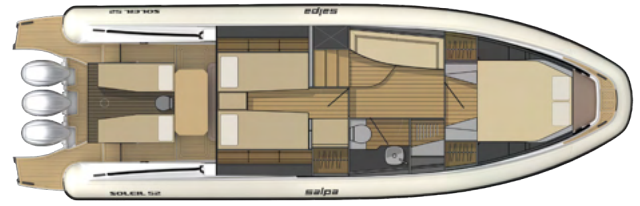

Standard Equipments

Colors Standard

Hull, Deck Gelcoat White - Hard Top in carbon color Black
Tubes ORCA Military 866 , Logo & Stripe Off White
Bumper / Rubberstrake Grey
Cushions outside in Linetex Chalck
Interior wood in Alpi Oak
Laminate cabin floor
Sofas and loveseats in eco-leather in leather head colour
Bed mattresses covered in fabric

Deck

Nr.2 Mooring bollards on the bow
Nr.2 Mooring bollards on the stern
Nr.2 Cleats on platforms for fenders
Electric windlass
16 kg s/s anchor with chain of 75 m diameter 8
Sunbathing cushion
Aft Platform
Syntetick teak on Platform, Cockpit & Bow-Line
color of your choice in Black / Grey / White
Aisi 316 stainless steel handrail at the bow

Cockpit

Retractable stainless steel bathing ladder
Shower with H/C mixer
Electric actuators for opening stern lockers
Stern sundeck with headrest
Double sofa
LED Lights inside & outside
Kitchen cabinet with gas stove, sink and cutting board
100lt fridge/freezer - Waste bin compartment
Stainless steel cockpit closing gates

Dashboard

Compass - Leather steering wheel
Anti-glare black dashboard
Pilot seat with stand-up cushion
Double co-pilot seat with stand-up cushion
12 volt plug
Cup holder

Fuel System

1,830 liter steel tank
Nr.2 fuel filler caps

Electric System

System 12 volt -
Navigation Lights - Horn
System 220V
Electrical panel for managing utilities in the dinette
Automatic battery switches
Battery Charger + 10mt cable
LED Lights inside & outside

Water system

430 liter fresh water tank
40 liter Boiler 220v
Double fresh water pump
Black water tank
Nr.3 Automatic electric bilge pumps

Lower Deck

Oak wood furniture
Internal upholstery in eco-leather and fabric
Laminated marine plywood floor

Dinette

Sliding door - Cabin ladder
Cabin entrance steel handle
Sofa in Dinette convertible into a single bed
Cabinets

Nr.2 Porthole

Owner's cabin

Double Bed with Mattress
Reading Lights
Nr.2 220v sockets
Wardrobe on the right and left
Wall cabinet on the right and left
Hatch

Guest cabin

Twin beds
Wardrobe closet
Wall cabinet on the right and left / Nr.2 Porthole

Toilette

Electric toilet
Wooden sink cabinet with sink and mixer
Separate shower cabin with shower
Porthole