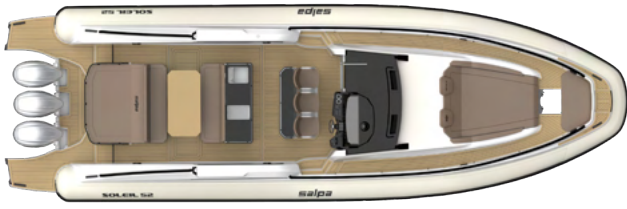

Standard Equipments

Colors Standard

Hull, Deck Gelcoat White - Hard Top in carbon color Black
Tubes ORCA Military 866 , Logo & Stripe Off White
Bumper / Rubberstrake Grey
Cushions outside in Linetex Chalck
Interior wood in Alpi Oak
Laminate cabin floor
Sofas and loveseats in eco-leather in leather head colour
Bed mattresses covered in fabric

Deck

Nr.2 Mooring bollards on the bow
Nr.2 Mooring bollards on the stern
Nr.2 Cleats on platforms for fenders
Electric windlass
16 kg s/s anchor with chain of 75 m diameter 8
Sunbathing cushion
Aft Platform
Syntetick teak on Platform, Cockpit & Bow-Line
color of your choice in Black / Grey / White
Aisi 316 stainless steel handrail at the bow

Cockpit

Retractable stainless steel bathing ladder
Shower with H/C mixer
Electric actuators for opening stern lockers
Stern sundeck with headrest
Double sofa
LED Lights inside & outside
Kitchen cabinet with gas stove, sink and cutting board
100lt fridge/freezer - Waste bin compartment
Stainless steel cockpit closing gates

Dashboard

Compass - Leather steering wheel
Anti-glare black dashboard
Pilot seat with stand-up cushion
Double co-pilot seat with stand-up cushion
12 volt plug
Cup holder

Fuel System

1,830 liter steel tank
Nr.2 fuel filler caps

Electric System

System 12 volt -
Navigation Lights - Horn
System 220V
Electrical panel for managing utilities in the dinette
Automatic battery switches
Battery Charger + 10mt cable
LED Lights inside & outside

Water system

430 liter fresh water tank
40 liter Boiler 220v
Double fresh water pump
Black water tank
Nr.3 Automatic electric bilge pumps

Lower Deck

Oak wood furniture
Internal upholstery in eco-leather and fabric
Laminated marine plywood floor

Dinette

Sliding door - Cabin ladder
Cabin entrance steel handle
Sofa in Dinette convertible into a single bed
Cabinets

Nr.2 Porthole

Owner's cabin

Double Bed with Mattress
Reading Lights
Nr.2 220v sockets
Wardrobe on the right and left
Wall cabinet on the right and left
Hatch

Guest cabin

Twin beds
Wardrobe closet
Wall cabinet on the right and left / Nr.2 Porthole

Toilette

Electric toilet
Wooden sink cabinet with sink and mixer
Separate shower cabin with shower
Porthole